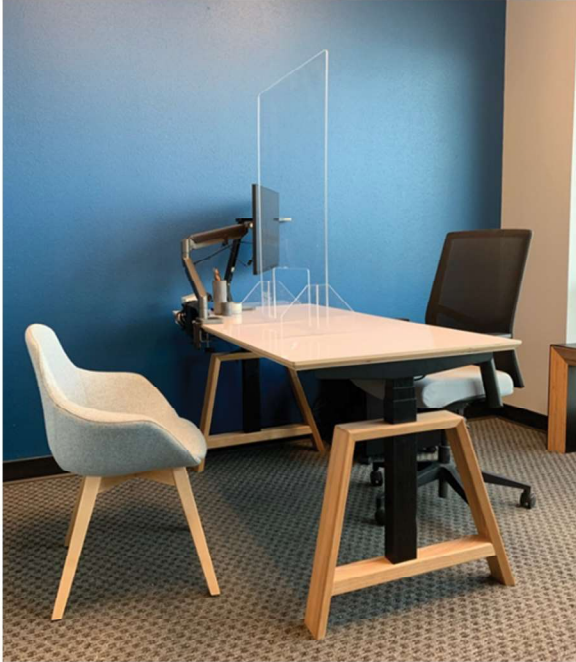

Wellness Screen

Protect your employees and patrons with the Wellness Screen. A protective barrier that helps prevent the spread of germs.

These screens are designed to integrate into reception, open desks, counters, and point of sale areas. Made of clear acrylic, these screens are easy to clean and sanitize.

Choose the size needed for your space:

WSG-2436

Wellness Screen 24" wide x 36" high,
6"x12" center pass through

Option: 412CP 4"x12" center pass
through available (no upcharge)

WSG-L3630

Wellness Screen 36" wide x 30" high,
6"x12" center pass through

Option: 412CP 4"x12" center pass
through available (no upcharge)

WSG-L3624

Wellness Screen 36" wide x 24" high,
6"x12" center pass through

Option: 412CP 4"x12" center pass
through available (no upcharge)

WSG-3636

Wellness Screen 36" wide x 36" high,
6"x12" center pass through

Option: 412CP 4"x12" center pass
through available (no upcharge)

WSG-3036

Wellness Screen 30" wide x 36" high,
6"x12" center pass through